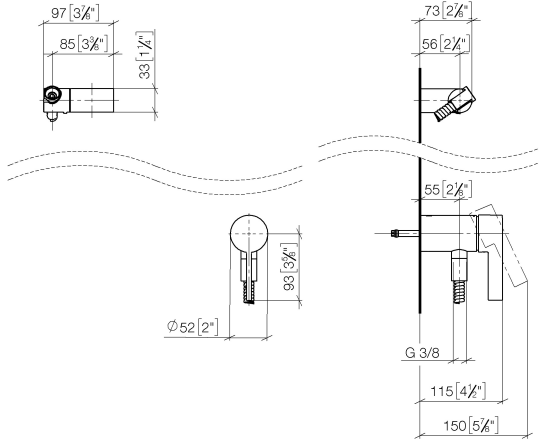

**Concealed single-lever mixer with integrated shower connection with hand shower set without hand shower - Chrome**

IMO

36 002 970

- metal shower hose 1750mm with integrated anti-twist protection
- This article does not include a hand shower!**  
**Intrinsic protection against back flow.**

**Required miscellaneous**

	<b>Hand shower - Chrome</b>	28 016 979-00
--	-----------------------------	---------------

**Required miscellaneous**

	<b>Hand shower FlowReduce - Chrome</b>	28 018 979-00 0010
--	--	--------------------

**Concealed single-lever mixer with integrated shower connection with hand shower set without hand shower - Chrome**

IMO

36 002 970  
mm [inches]

**Certificates**

Belgaqua\_21-025- WRAS\_2011027. LGA\_29928.  
27\_1.

36 002 970

Spare parts list

No.	Item Number	Name	Quantity used	Delivery time
1	28 060 970-00	Wall bracket swivel - Chrome	1	10
2	28 322 970-00	Metal shower hose 1/2" x 3/8" x 1750 mm - Chrome	1	2
3	36 050 970-00	Concealed single-lever mixer with integrated shower connection - Chrome	1	10